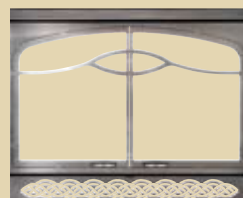

heatilator[®]
The first name in fireplaces

See-through GDST5244I

Multi-sided Gas Fireplaces

MULTI-SIDED GAS FIREPLACE

SEE-THROUGH GDST5244I

HEIGHT		FRONT WIDTH		BACK WIDTH		DEPTH		GLASS SIZE
ACTUAL	FRAMING	ACTUAL	FRAMING	ACTUAL	FRAMING	ACTUAL	FRAMING	
44-3/8	44-1/2	52-1/8	53-1/8	52-1/8	53-1/8	24	23	44 x 26-5/8

Decorative Fronts

The Decorative Fronts are available in black or pewter, to match or contrast with the fireplace. All fronts feature standard safety mesh.

Finishes

Black

Pewter

Arts & Crafts Front
Black & Pewter

Modernist Front
Black & Pewter

FFSTMESH44 Front
Black

Mantels and Surrounds

Featuring mantels and surrounds by Fireside Furnishings, the Aveo series has a broad selection of wood and cast hearth design solutions available to finish around and showcase the beautiful fire.