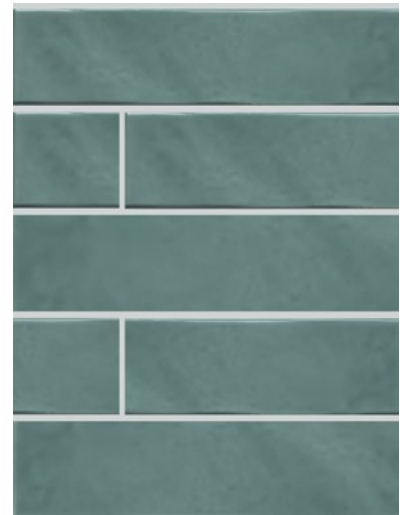

GROUTED BOARD OPTIONS

Please Note: Boards are Made to Order

Splash White Cap
Glossy

Splash Toasted Coconut
Glossy

Splash Morning Shore
Glossy

Splash Sedona Sunset
Glossy

Splash Driftwood
Glossy

Splash Oceanfront
Glossy

Splash Seaweed
Glossy

Splash Atlantis Blue
Glossy

Splash Squid Ink
Glossy

**Travel Palma
Matte**

**Travel Del Mar
Matte**

**Travel Granada
Matte**

**Travel Ibiza
Matte**

**Travel Alicante
Matte**

**Urban City Lights
Matte**

**Urban City Lights
Glossy**

**Urban City Nights
Matte**

**Urban City Nights
Glossy**

Seville Black
Glossy

Seville Bone
Glossy

Seville Green
Glossy

Seville Grey
Glossy

Seville Indigo
Glossy

Seville Snow - 2x8
Glossy

Seville Snow - 4x4
Glossy