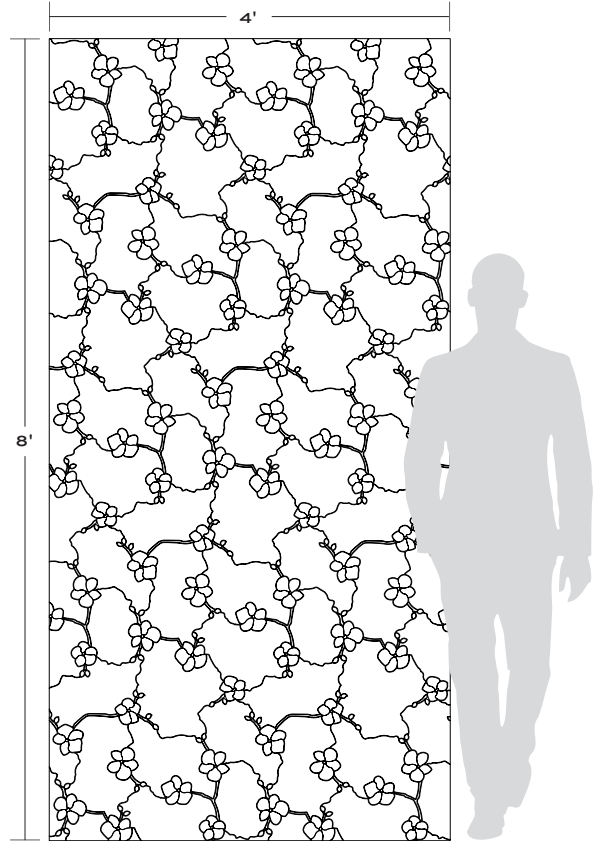

ORCHID DIMENSIONAL *by* MICHAEL ARAM

Thassos Multi - Thassos, Cloud, Vanilla Onyx, and Lilac Honed

Nero and Thassos Polished

Bianco Carrara and Thassos Polished

APPLICATIONS								
INTERIOR FLOOR	INTERIOR WALL	SHOWER WALL	SHOWER FLOOR	EXTERIOR FLOOR	EXTERIOR WALL	POOL/ FOUNTAIN	COUNTER TOP	FIREPLACE SURROUND
No	All	Yes, including steam	No	No	Yes, non-freeze thaw	No	No	Yes