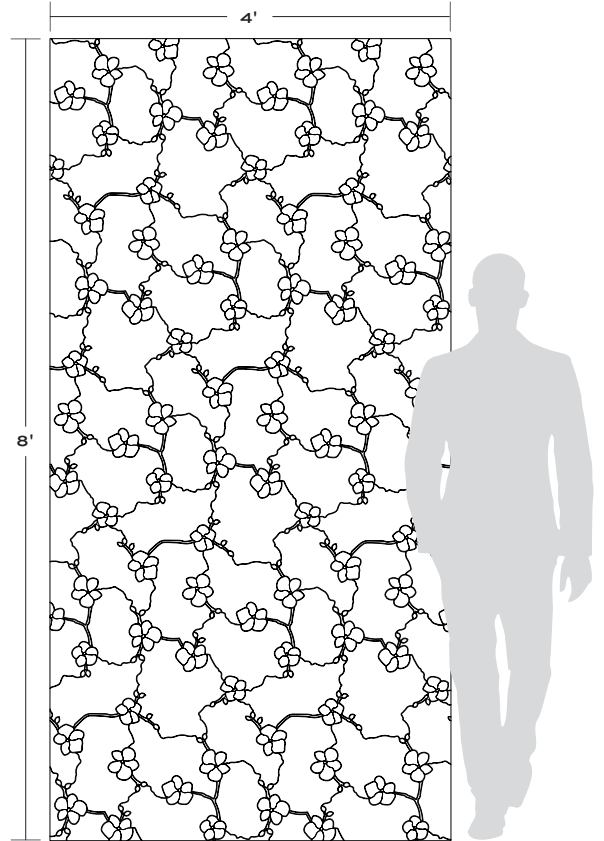

APPLICATIONS								
INTERIOR FLOOR	INTERIOR WALL	SHOWER WALL	SHOWER FLOOR	EXTERIOR FLOOR	EXTERIOR WALL	POOL/ FOUNTAIN	COUNTER TOP	FIREPLACE SURROUND
Commercial Light/ Medium	All	Yes, including steam	Yes, including steam	No	Yes, including freeze thaw	No	Yes	Yes

VARIATION			
V1	V2	V3	V4

INSTALLATION/MAINTENANCE									
SETTING MATERIAL	GROUT	GROUT JOINT	MEMBRANE	CAULK	SEALER	CLEANER	INSTALLATION INSTRUCTIONS	LAYOUT	DRY LAYOUT
Ardex X77 White Microtec Fiber Reinforced Mortar¹	Ardex FG-C Microtec Unsanded²	As established on sheets	Ardex B+9	Ardex SX	AquaMix Sealer's Choice Gold	AquaMix Concentrated Cleaner	TCNA Handbook	Refer to layout options	Required

WATERJET MOSAIC
(3.50 sf/pc) Mesh mounted interlocking sheet*   SOLD IN 3 PARTS   *Will not interlock with Orchid Dimensional stock.

NOTES
¹ Alternate mortar - Mapei Kerabond White w/Keralastic Additive or Ardex 100% Solids Epoxy Adhesive White   ² Alternate grout - Mapei Keracolor Unsanded or Ardex DG 1 - One Component Grout   Tech Notes: Individual sheets of this mosaic are not square. Sheets are irregular and combine into a seamless interlocking pattern. Plan your layout accordingly. Dimensional and flat sheets will not interlock with each other. White mortar is recommended for natural stone.